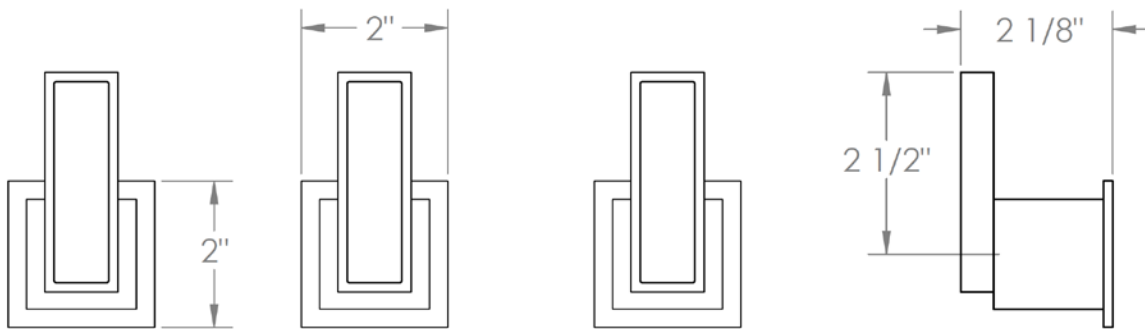

97-WTR3-J5

Wall Mounted 3-Valve Shower Trim

For use with SS-503 rough

Includes Alignment Kit

97-WTR3-J6

Wall Mounted 3-Valve Shower Trim

Includes Alignment Kit

For use with SS-503 rough